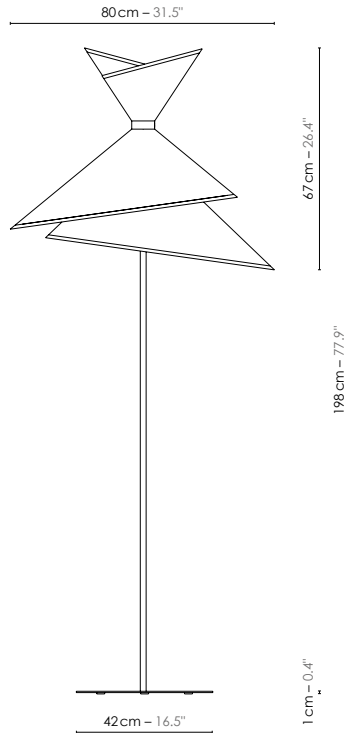

Fiche **TECHNIQUE**

SPEC sheet

DESIGNHEURE

LIGHTING

ÉDITION — FRANCE

www.designheure.com
contact@designheure.com
Tel : 33 (0)4 67 53 99 63

“Le style vestimentaire japonais est défini depuis des générations par un seul vêtement: le kimono. Esthétiquement fascinant, sa fonction semble de cacher et dévoiler tout à la fois. Le Kimono est fabriqué à partir de 4 pièces uniques. Simple mais complexe, Il est devenu le symbole de l'élégance et de la culture japonaise. La collection «Kimono» est conçue comme un hommage. Il est né de l'admiration pour une tradition du 8ème siècle qui a été et reste une révélation pour tous les domaines du design dans le monde.

The Japanese dress style has been defined for generations by one garment: the kimono. Aesthetically fascinating, its function seems to hide and unveil all at once. The Kimono is made from 4 unique pieces. Simple but complex, It has become the symbol of Japanese elegance and culture.

The collection «Kimono» is designed as a tribute. It was born of admiration for an 8th century tradition that has been and remains a revelation for all areas of design in the world.”

Model	Lampadaire/Floor lamp XL Kimono	
Reference	L198xlk	
Collection	Kimono	
Design	2019	
Designer	Jette Scheib	
Environnement	Intérieur/Interior	
Dimensions	Dim. totales/Total dim. : Abat-jour/Lampshade : Base/Base : Fil textile/Textile cord :	L. 80 x l. 80 x H. 198 cm L. 80 x l. 80 x H. 67 cm L. 42 x l. 40 x H. 1 cm 2 m
Electricity	Tension : Douille/Socket : Ampoule/Bulb : Type d'ampoule/Type of bulb : Interrupteur/Switch :	220-240 V 50/60 Hz E27 1 x Max 25 W LED équiv. 150 W Non fournie/Not included H. max 140 mm Ø max 120 mm Ampoule LED/LED bulb A pied/Footswitch
Materials	Tissus ou laqué, acier laqué, fil tissé coloré. Fabric or lacquered, lacquered steel, colored textile cord.	
Custom made	Possibilité de coloris sur mesure/Custom made colors possible	
Colors ref.	L198xlkbn L198xlkbc L198xlkcgcm	Blanc / Noir / White / Black Blanc crème / Orange/ White cream / Orange Gris clair / Gris moyen / Light grey / Medium grey
Weight	Net/Net kg : 9,0 Brut/Gross kg : 14,9	
Shipping	Nbre de colis/Nber of packs : 2 Dimensions : 106 x 82 x 48 cm 11 x 11 x 152 cm	
Certifications